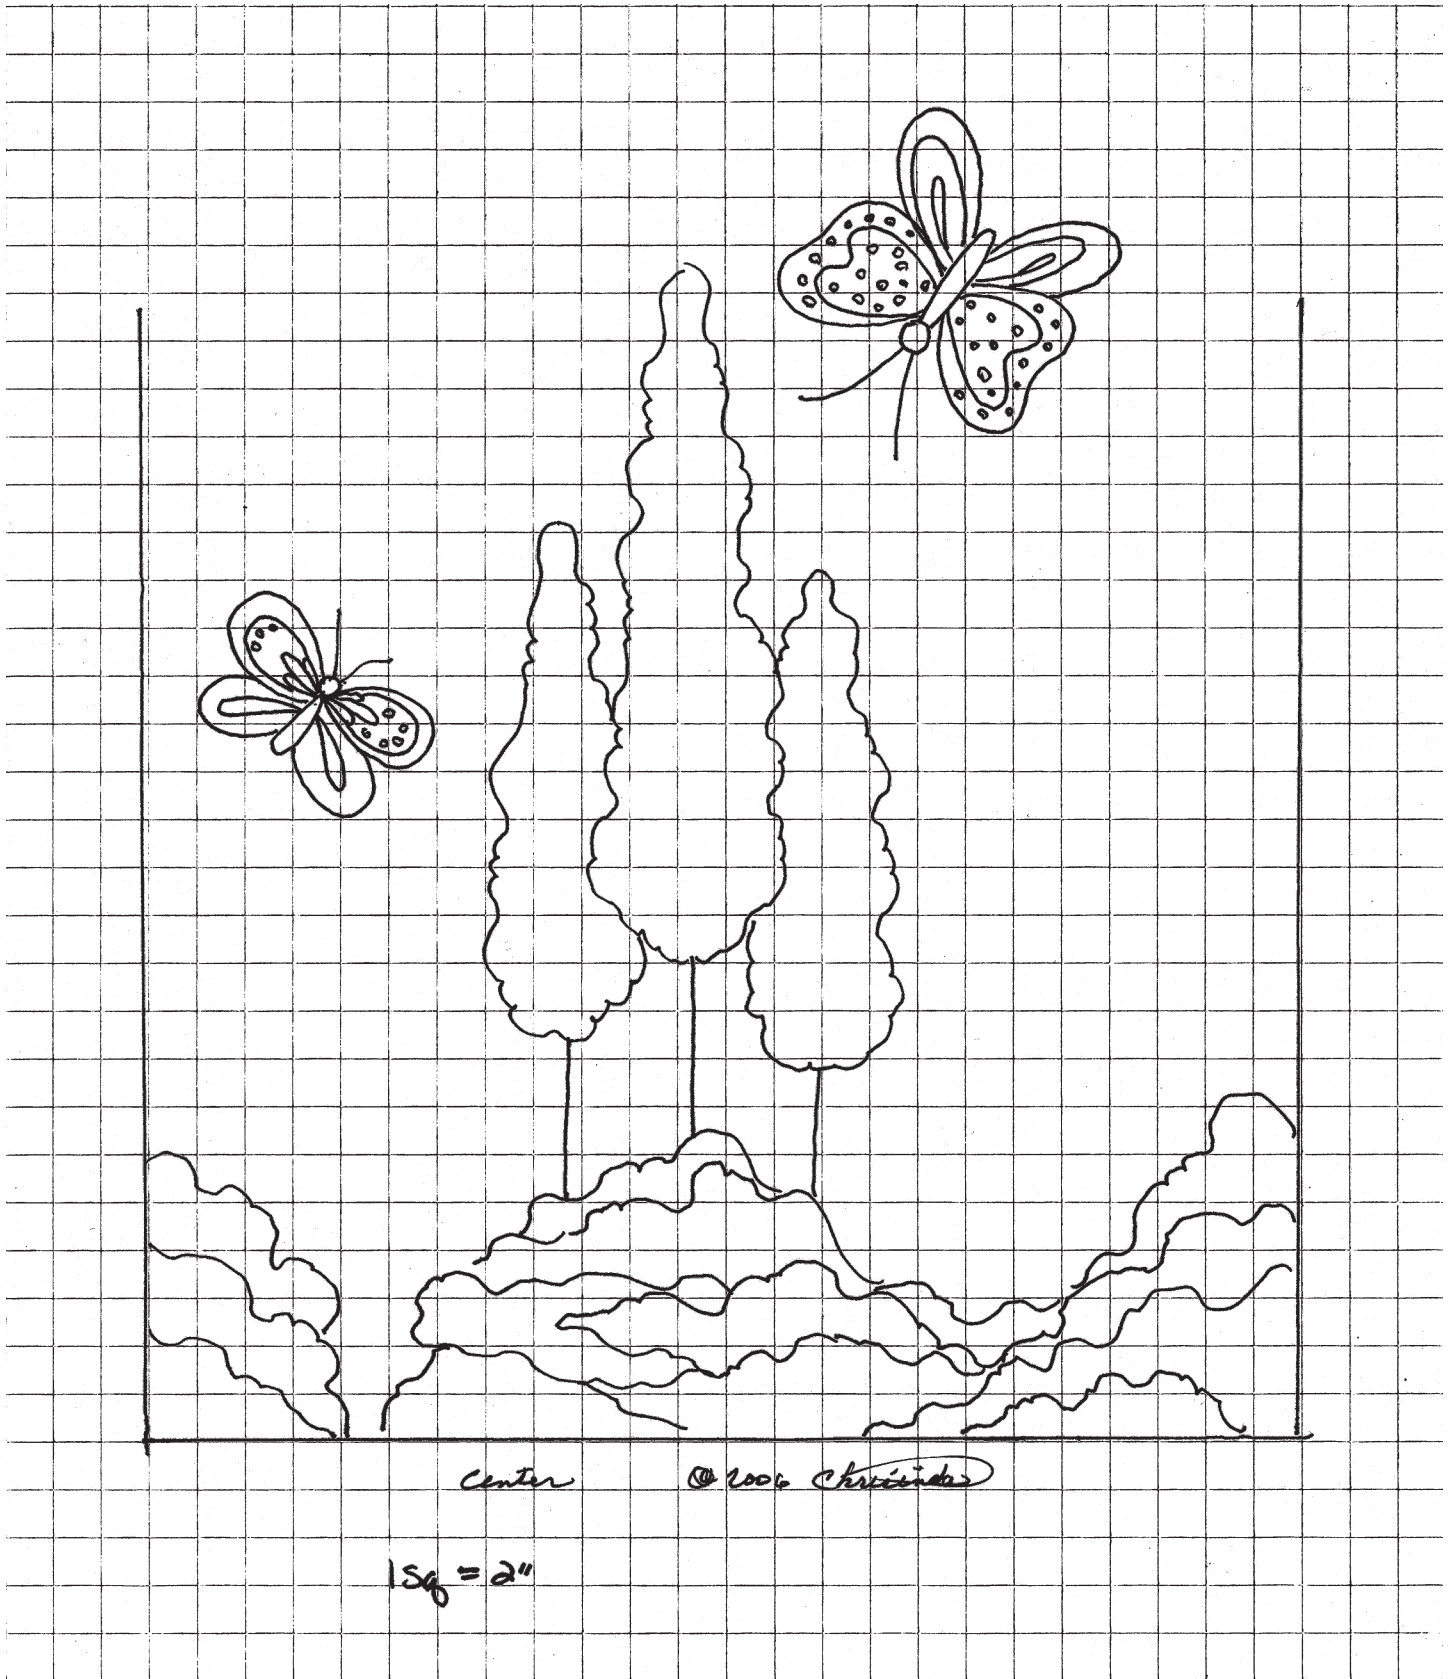

Flower Garden Mosquito Canopy

Flower Garden Mosquito Canopy

JUNE 2007

Flower Garden Mosquito Canopy

1 Square equals 2"

right side

around corner
right