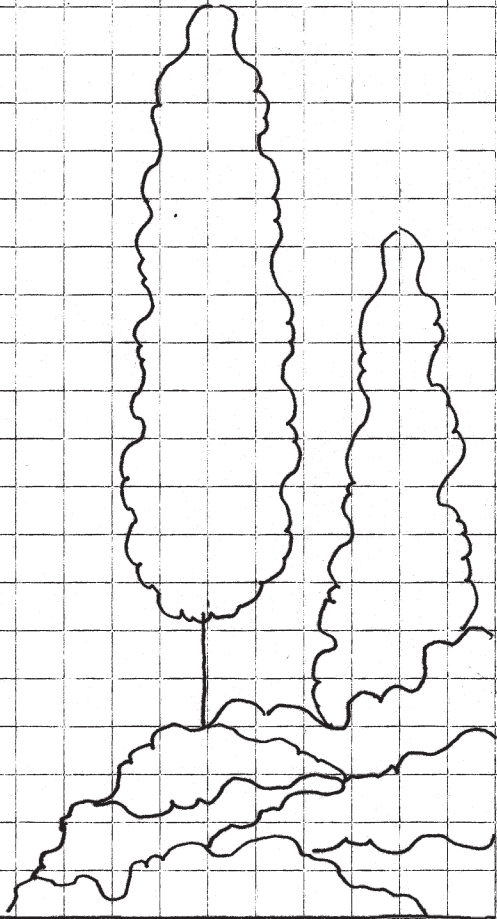

Flower Garden Mosquito Canopy

Flower Garden Mosquito Canopy

JUNE 2007

Flower Garden Mosquito Canopy

1 Square equals 2"

right side

around corner
right