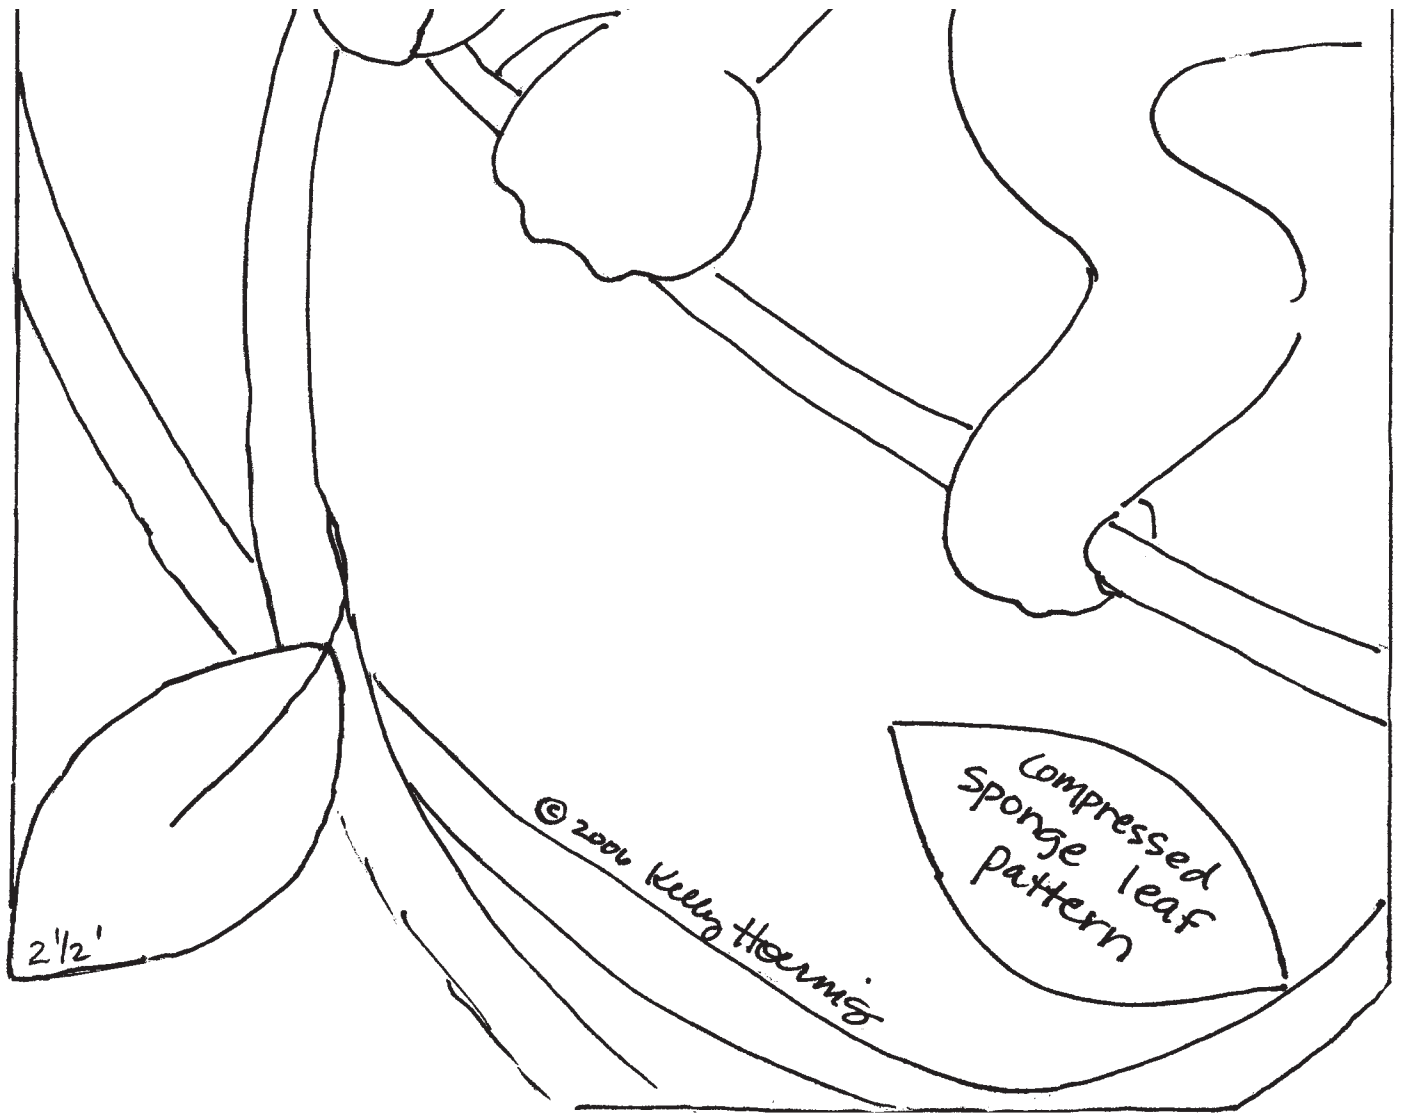

Watch Me Grow!

Reprint with permission
by AMOS Craft Publishing © 2006

Watch Me Grow!

Painting
where passion meets painting
AUGUST 2006

2 1/2'

© 2006 Kelly Hearnig

Compressed
sponge leaf
pattern

Painting
where passion meets painting